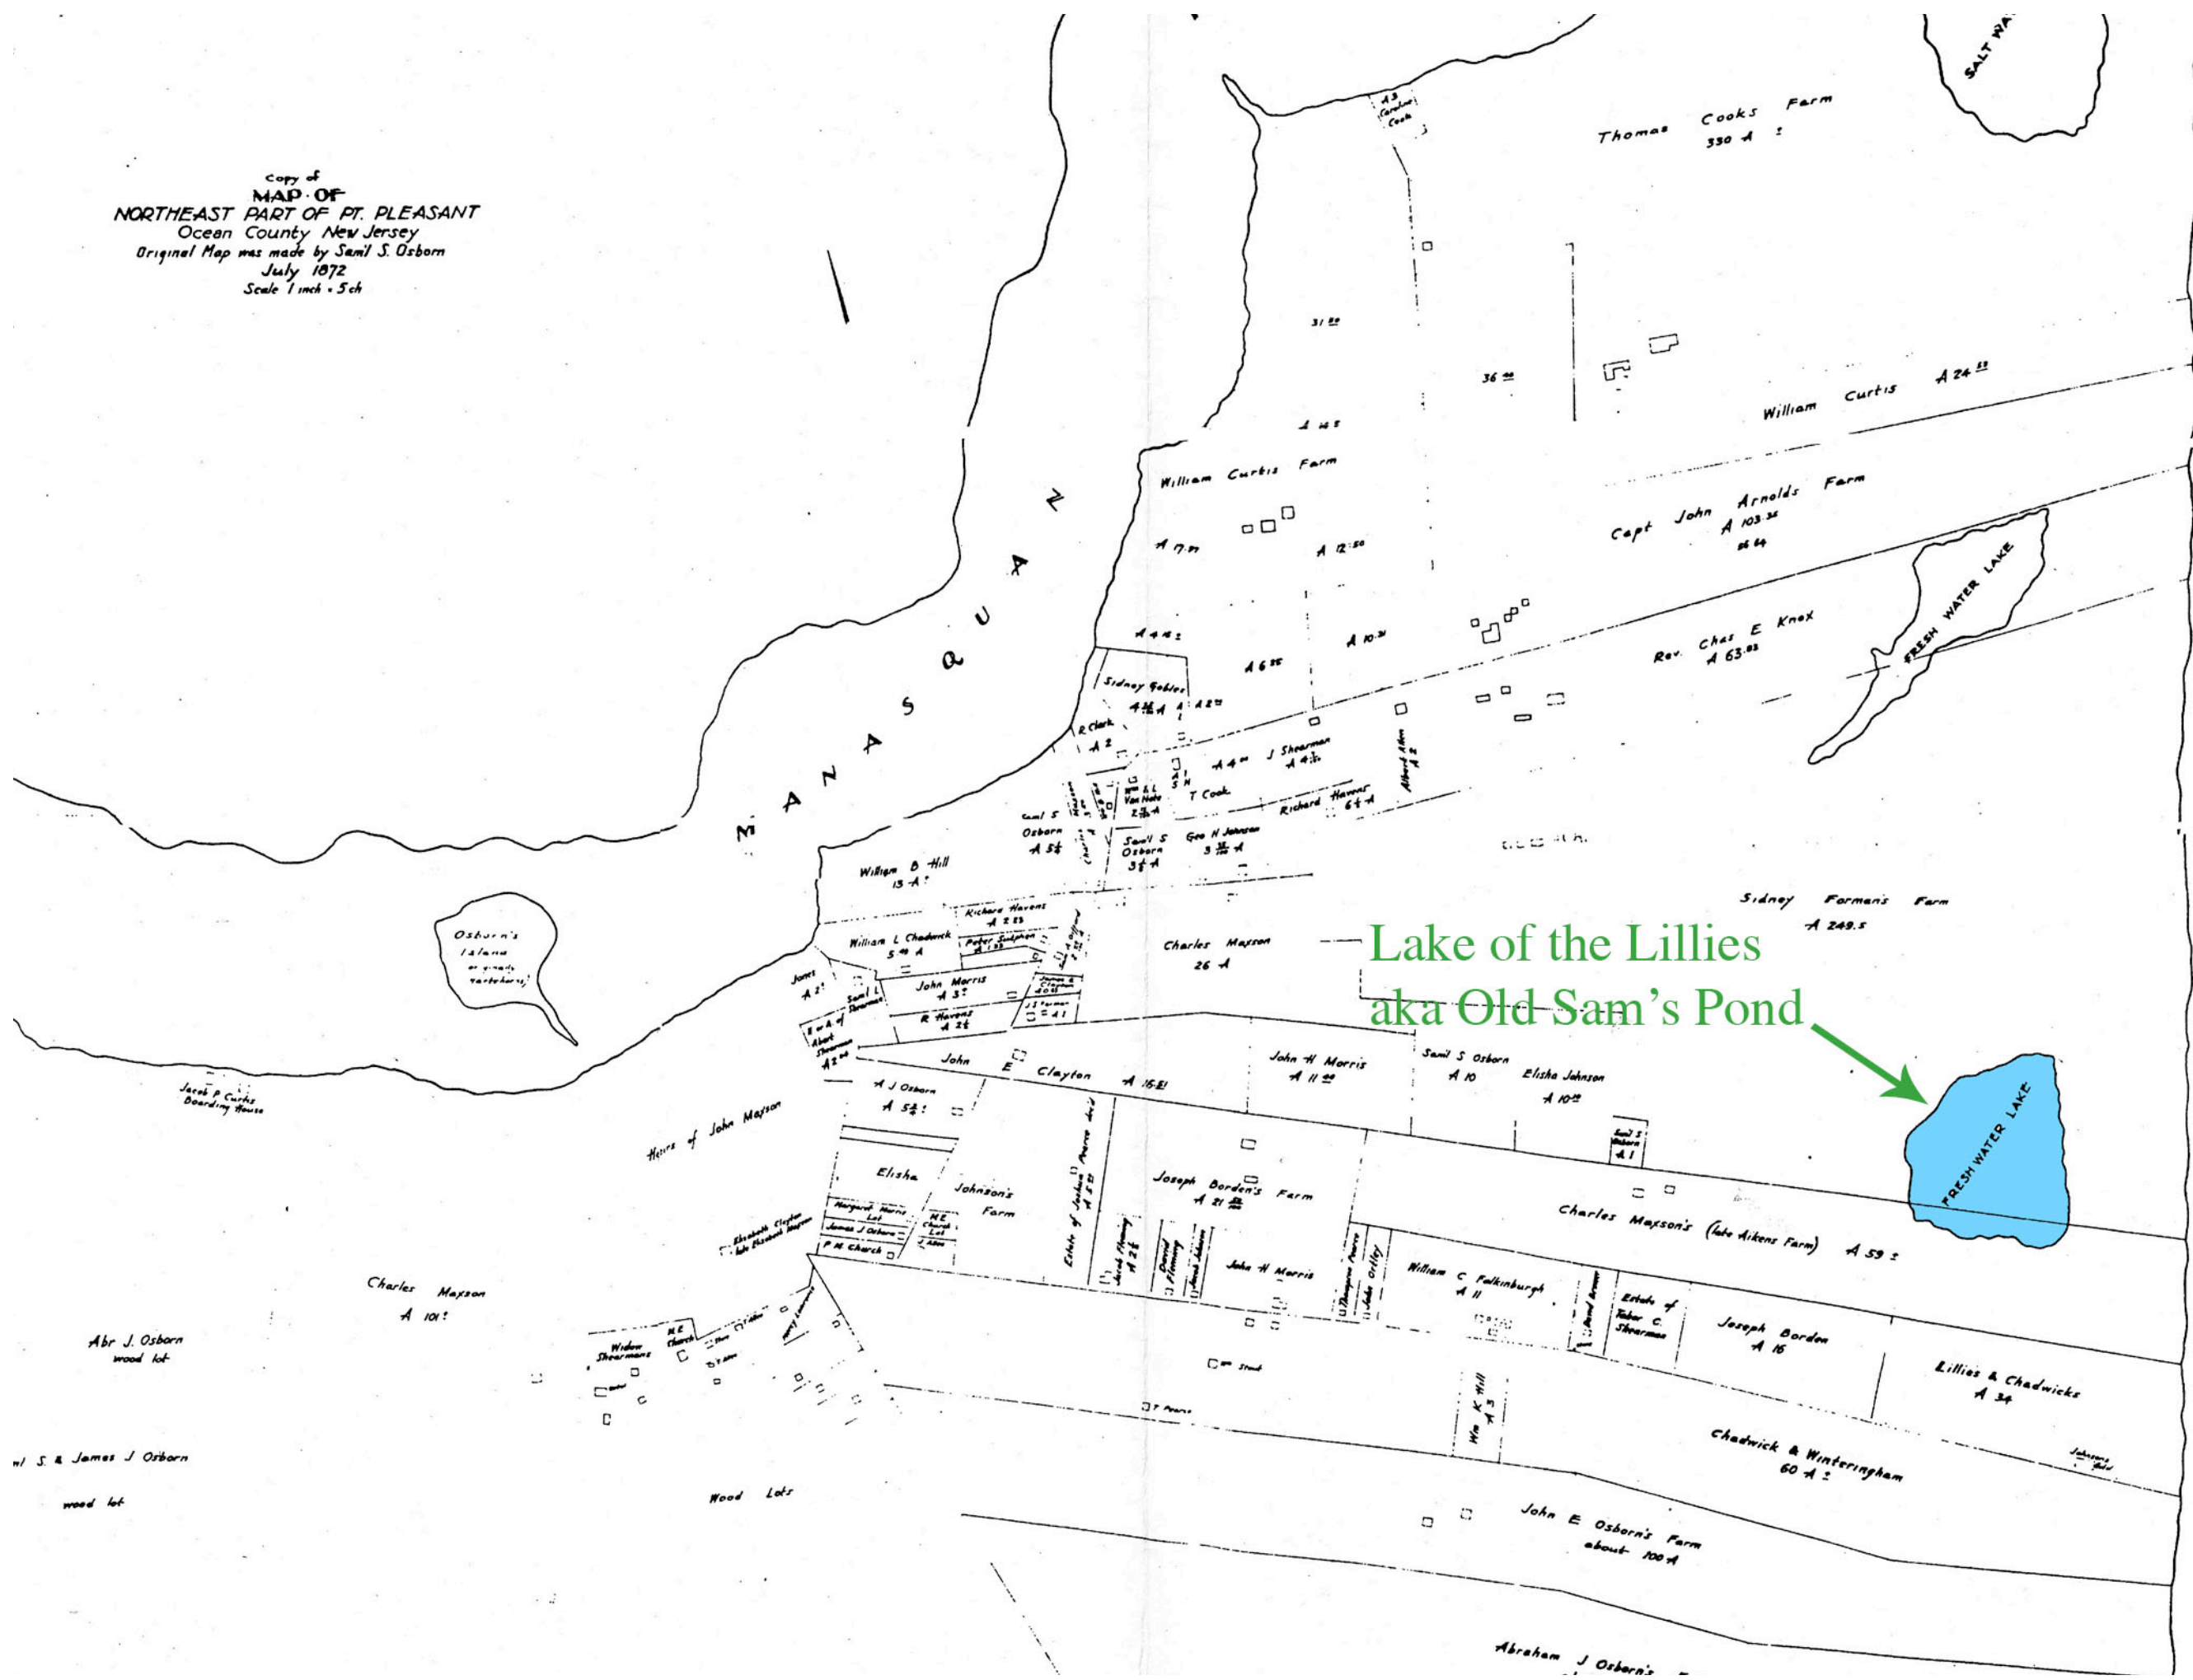

Copy of
MAP OF
NORTHEAST PART OF PT. PLEASANT
Ocean County New Jersey
Original Map was made by Saml S. Osborn
July 1872
Scale 1 inch = 5 ch

Lake of the Lillies
aka Old Sam's Pond

ATLANTIC OCEAN

Abr J Osborn
wood lot

Widow
Shearman

Wm S & James J Osborn
wood lot

Wood Lots

Abraham J Osborn's